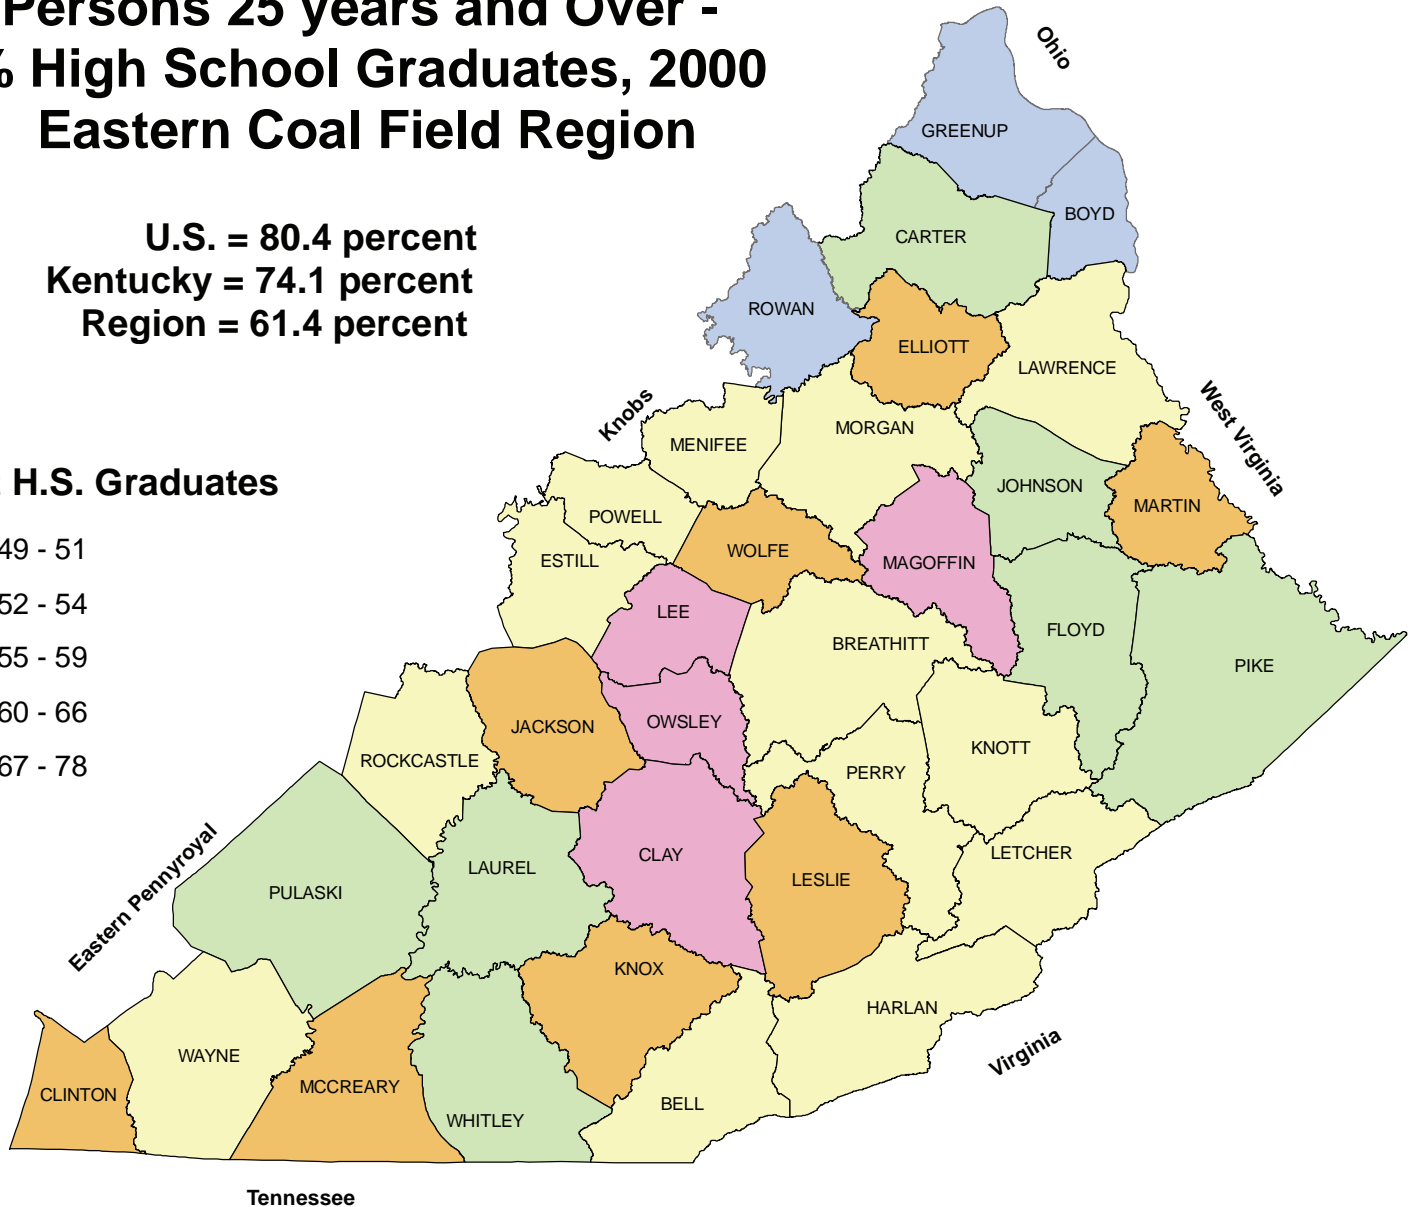

Persons 25 years and Over - % High School Graduates, 2000 Eastern Coal Field Region

U.S. = 80.4 percent
Kentucky = 74.1 percent
Region = 61.4 percent

Percent H.S. Graduates

The percentage of high school graduates 25 and over in the region is 13 percent below that of the state and 19 percent below that of the U.S.